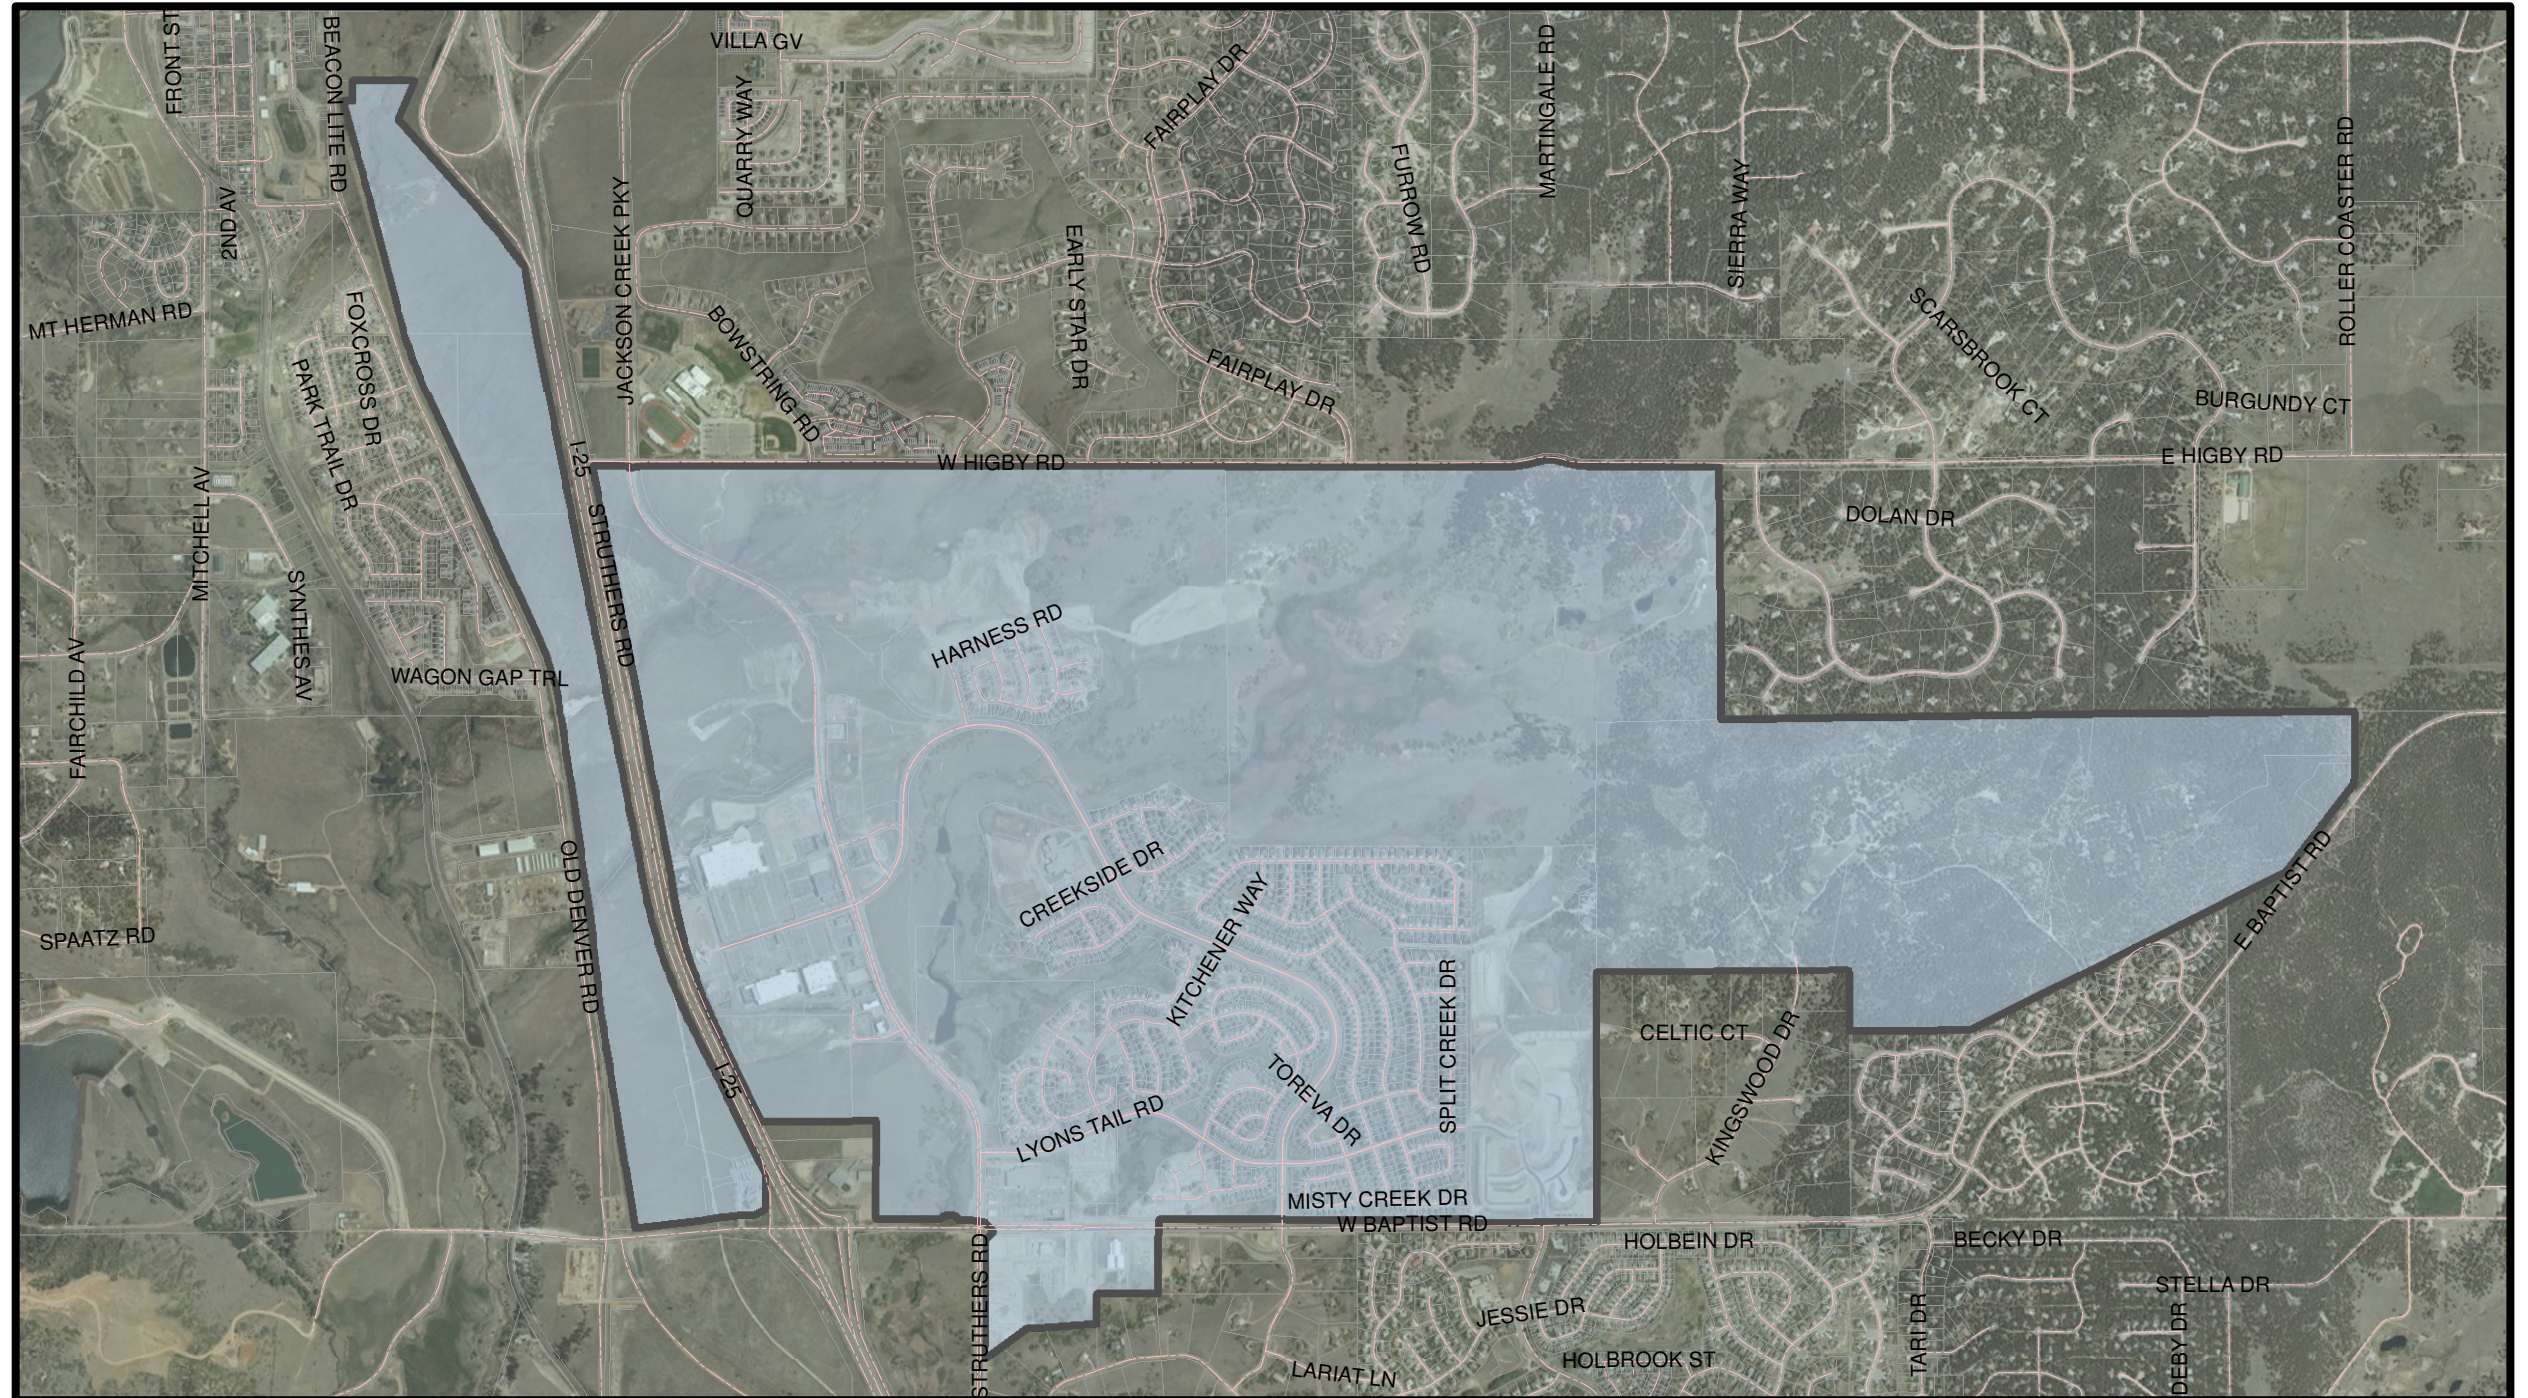

# TRIVIEW METROPOLITAN DISTRICT - LGID # 21061

## DIVISION OF LOCAL GOVERNMENT MAP

### Legend

-  Centerline 2010
-  Triview Boundary 2012
-  Parcels 2009

Boundary Source:  
- Triview Metro District

Boundary Date:  
- January 2012

Scale: 1" = 2,000 Feet